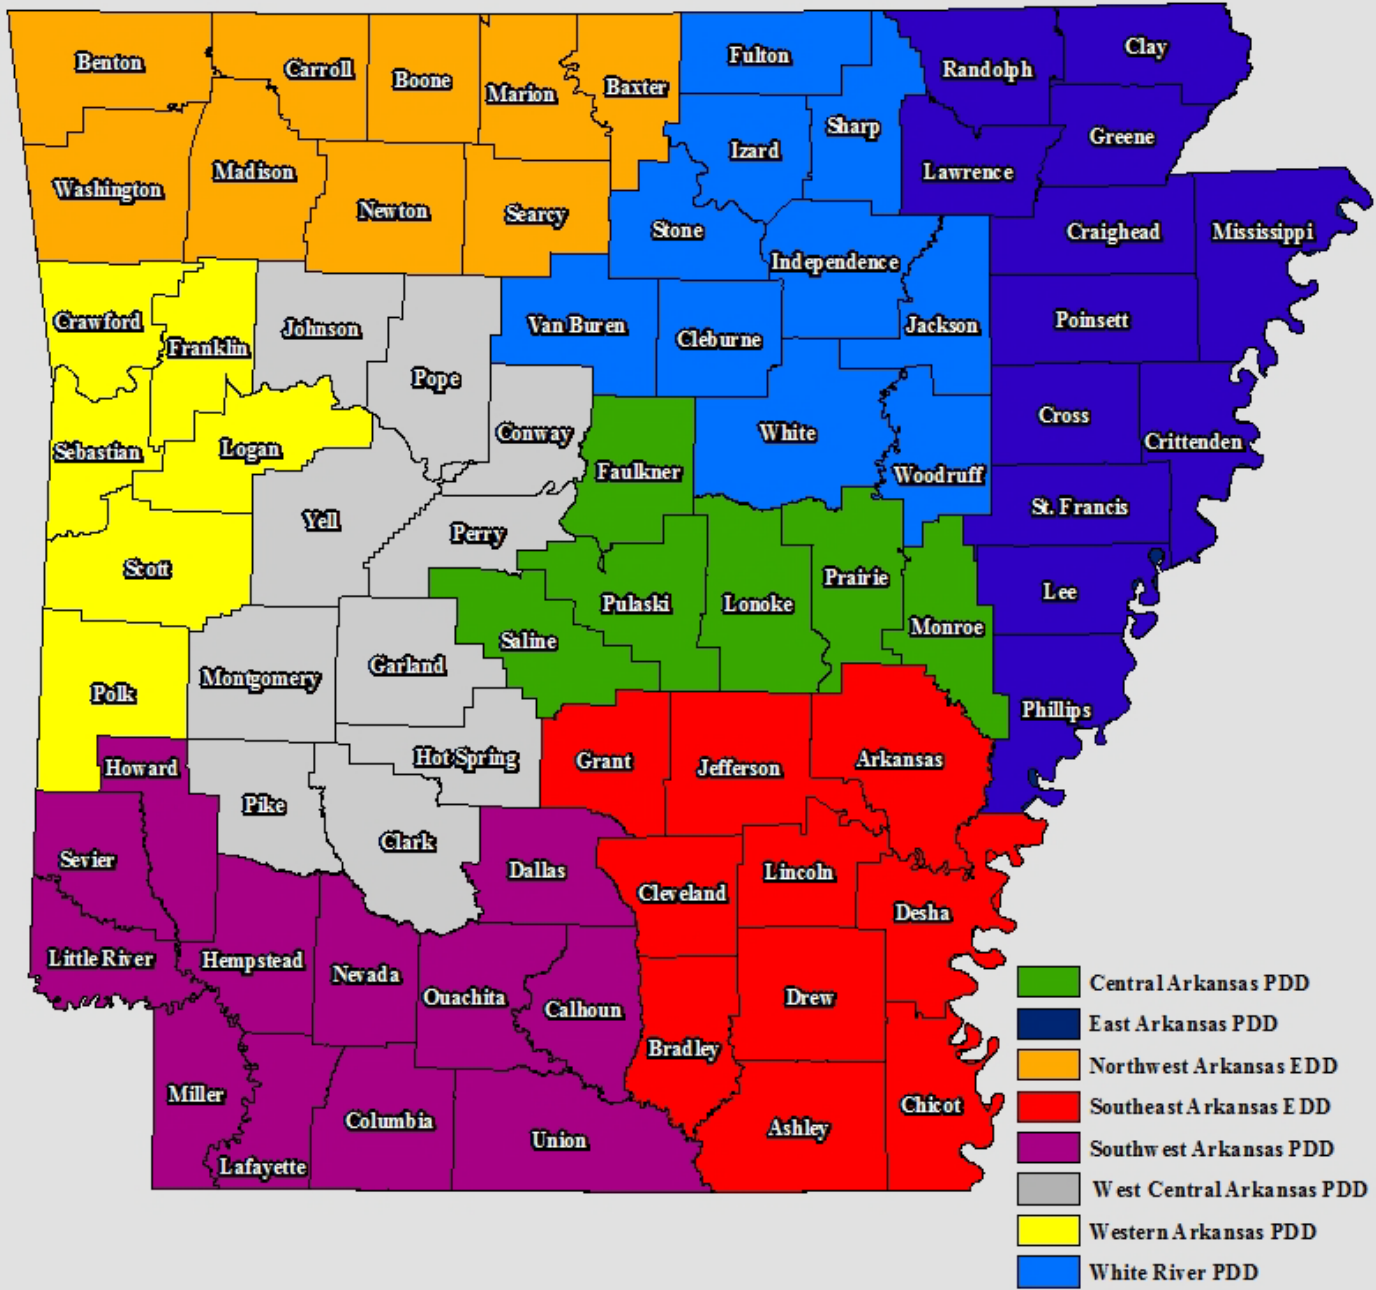

Arkansas Association of Development Organizations

- Central Arkansas PDD
- East Arkansas PDD
- North West Arkansas EDD
- Southeast Arkansas EDD
- Southwest Arkansas PDD
- West Central Arkansas PDD
- Western Arkansas PDD
- White River PDD

0 35 70 Miles

UTM Zone 15N